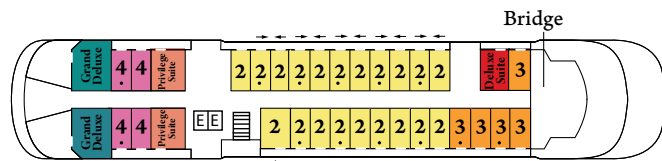

## GOHAGAN CATEGORIES

- Category 8
- Category 7
- Category 6
- Category 5
- Category 4
- Category 3
- Category 2
- Category 1
- Deluxe Suite
- Privilege Suite
- Grand Deluxe
- Owner's Suite

Deck 7

Deck 6

Deck 5\*

Deck 4

Deck 3

Deck 2

- ↕ Convert to adjoining suites
- One queen size bed only
- ♿ Modified accessible suites:  
Feature a queen-size bed  
(no twin option)
- \* Prestige Suites, Deck 5  
capacities to be advised