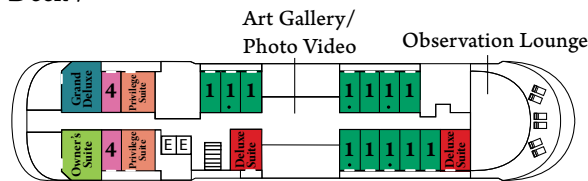

## GOHAGAN CATEGORIES

- Category 8
- Category 7
- Category 6
- Category 5
- Category 4
- Category 3
- Category 2
- Category 1
- Deluxe Suite
- Privilege Suite
- Grand Deluxe
- Owner's Suite

Deck 7

Deck 6

Deck 5\*

Deck 4

Deck 3

Deck 2

- ↕ Convert to adjoining suites
- One queen size bed only
- ♿ Modified accessible suites:  
Feature a queen-size bed  
(no twin option)
- \* Prestige Suites, Deck 5  
capacities to be advised