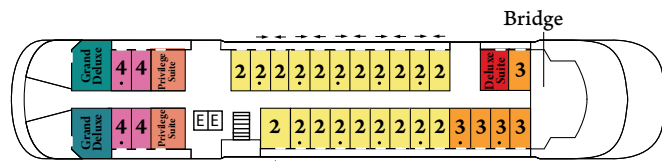

MV LE LAPÉROUSE

GOHAGAN CATEGORIES

- Category 8
- Category 7
- Category 6
- Category 5
- Category 4
- Category 3
- Category 2
- Category 1
- Deluxe Suite
- Privilege Suite
- Grand Deluxe
- Owner's Suite

Deck 7

Deck 6

Deck 5*

Deck 4

Deck 3

Deck 2

- ↕ Convert to adjoining suites
- One queen size bed only
- ♿ Modified accessible suites: Feature a queen-size bed (no twin option)
- * Prestige Suites, Deck 5 capacities to be advised