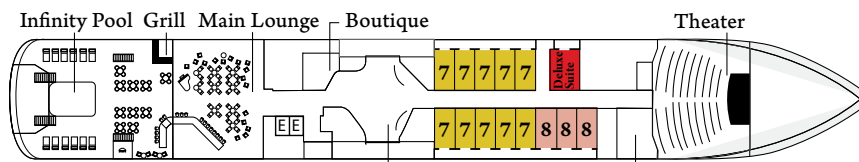

MV LE LAPÉROUSE

GOHAGAN CATEGORIES

- Category 8
- Category 7
- Category 6
- Category 5
- Category 4
- Category 3
- Category 2
- Category 1
- Deluxe Suite
- Privilege Suite
- Grand Deluxe
- Owner's Suite

Deck 7

Deck 6

Deck 5*

Deck 4

Deck 3

Deck 2

- ↕ Convert to adjoining suites
- One queen size bed only
- ♿ Modified accessible suites: Feature a queen-size bed (no twin option)
- * Prestige Suites, Deck 5 capacities to be advised