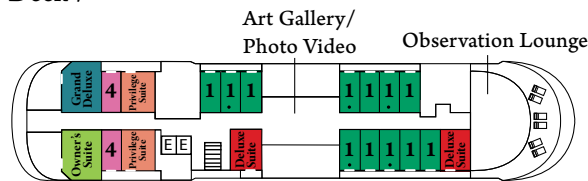

MV LE LAPÉROUSE

GOHAGAN CATEGORIES

- Category 8
- Category 7
- Category 6
- Category 5
- Category 4
- Category 3
- Category 2
- Category 1
- Deluxe Suite
- Privilege Suite
- Grand Deluxe
- Owner's Suite

Deck 7

Deck 6

Deck 5*

Deck 4

Deck 3

Deck 2

- ↕ Convert to adjoining suites
- One queen size bed only
- ♿ Modified accessible suites: Feature a queen-size bed (no twin option)
- * Prestige Suites, Deck 5 capacities to be advised