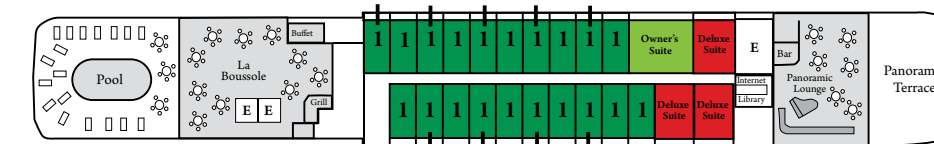

# DECK PLAN

- Category 5
- Category 4
- Category 3
- Category 2
- Category 1
- Deluxe Suite
- Owner's Suite

Sun Deck

Deck 6, Le France Deck ⇄

Deck 5, Le Normandie Deck ⇄

Deck 4, Le Lafayette Deck

Deck 3, Le Champollion Deck

Deck 2, Liberté Deck

⇄ Prestige Suites I and II, capacities to be advised.

█ Indicates one fixed queen bed

### SISTERSHIPS

LE BORÉAL

L' AUSTRAL

LE SOLÉAL

Each five-star stateroom and suite (up to 484 square feet) features a private balcony. Grand deluxe suites have a bay window and spacious private terrace. Accommodations offer two twin beds or one queen bed, individual climate control, and private bathrooms with a shower and luxury hotel-style amenities.

*Width:* 59 feet