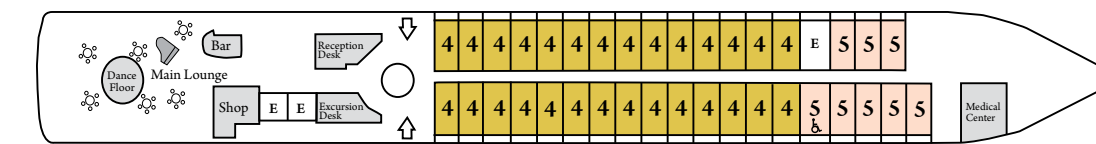

# DECK PLAN

- Category 5
- Category 4
- Category 3
- Category 2
- Category 1
- Deluxe Suite
- Owner's Suite

Sun Deck

Deck 6, Le France Deck ⇄

Deck 5, Le Normandie Deck ⇄

Deck 4, Le Lafayette Deck

Deck 3, Le Champollion Deck

Deck 2, Liberté Deck

⇄ Prestige Suites I and II, capacities to be advised.

█ Indicates one fixed queen bed

### SISTERSHIPS

LE BORÉAL

L' AUSTRAL

LE SOLÉAL

Each five-star stateroom and suite (up to 484 square feet) features a private balcony. Grand deluxe suites have a bay window and spacious private terrace. Accommodations offer two twin beds or one queen bed, individual climate control, and private bathrooms with a shower and luxury hotel-style amenities.

*Width:* 59 feet