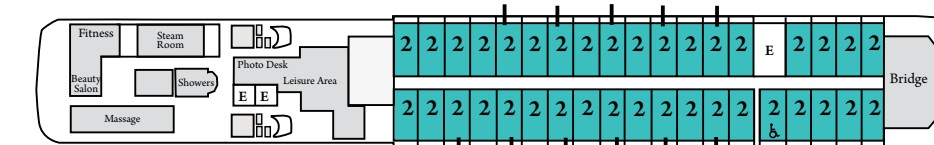

# DECK PLAN

- Category 5
- Category 4
- Category 3
- Category 2
- Category 1
- Deluxe Suite
- Owner's Suite

Sun Deck

Deck 6, Le France Deck ⇄

Deck 5, Le Normandie Deck ⇄

Deck 4, Le Lafayette Deck

Deck 3, Le Champollion Deck

Deck 2, Liberté Deck

⇄ Prestige Suites I and II, capacities to be advised.

█ Indicates one fixed queen bed

### SISTERSHIPS

LE BORÉAL

L' AUSTRAL

LE SOLÉAL

Each five-star stateroom and suite (up to 484 square feet) features a private balcony. Grand deluxe suites have a bay window and spacious private terrace. Accommodations offer two twin beds or one queen bed, individual climate control, and private bathrooms with a shower and luxury hotel-style amenities.

*Width:* 59 feet