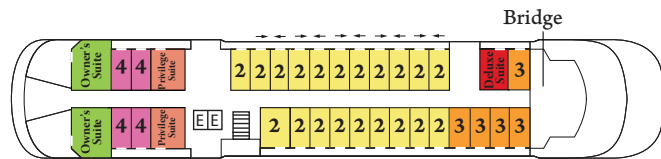

## GOHAGAN CATEGORIES

- Category 8
- Category 7
- Category 6
- Category 5
- Category 4
- Category 3
- Category 2
- Category 1
- Deluxe Suite
- Privilege Suite
- Grand Deluxe
- Owner's Suite

Deck 7

↕ Convert to adjoining suites

♿ Modified accessible suites:  
Feature a queen-size bed  
(no twin option)

◇ Prestige Suites, Deck 5  
capacities to be advised

Deck 6

Deck 5 ◇

Deck 4

Deck 3

Deck 2