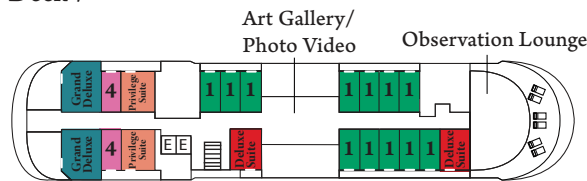

## GOHAGAN CATEGORIES

- Category 8
- Category 7
- Category 6
- Category 5
- Category 4
- Category 3
- Category 2
- Category 1
- Deluxe Suite
- Privilege Suite
- Grand Deluxe
- Owner's Suite

Deck 7

↕ Convert to adjoining suites

♿ Modified accessible suites:  
Feature a queen-size bed  
(no twin option)

◇ Prestige Suites, Deck 5  
capacities to be advised

Deck 6

Deck 5 ◇

Deck 4

Deck 3

Deck 2