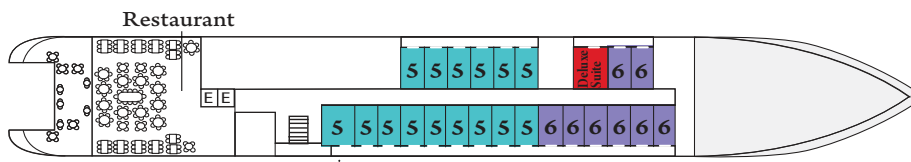

MV LE DUMONT-D'URVILLE

GOHAGAN CATEGORIES

- Category 8
- Category 7
- Category 6
- Category 5
- Category 4
- Category 3
- Category 2
- Category 1
- Deluxe Suite
- Privilege Suite
- Grand Deluxe
- Owner's Suite

Deck 7

Deck 6

Deck 5

Deck 4

Deck 3

Deck 2

- ↕ Convert to adjoining suites
- ♿ Modified accessible suites:
Feature a queen-size bed
(no twin option)
- ◇ Prestige Suites, Deck 5
capacities to be advised