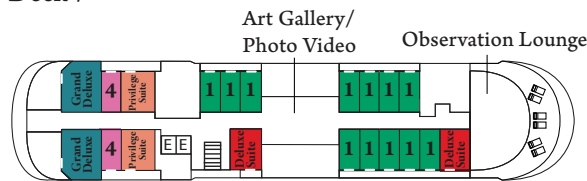

MV LE DUMONT-D'URVILLE

GOHAGAN CATEGORIES

- Category 8
- Category 7
- Category 6
- Category 5
- Category 4
- Category 3
- Category 2
- Category 1
- Deluxe Suite
- Privilege Suite
- Grand Deluxe
- Owner's Suite

Deck 7

Deck 6

Deck 5

Deck 4

Deck 3

Deck 2

- ↕ Convert to adjoining suites
- ♿ Modified accessible suites:
Feature a queen-size bed
(no twin option)
- ◇ Prestige Suites, Deck 5
capacities to be advised