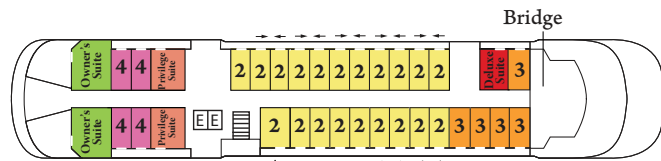

MV LE DUMONT-D'URVILLE

GOHAGAN CATEGORIES

- Category 8
- Category 7
- Category 6
- Category 5
- Category 4
- Category 3
- Category 2
- Category 1
- Deluxe Suite
- Privilege Suite
- Grand Deluxe
- Owner's Suite

Deck 7

Deck 6

Deck 5

Deck 4

Deck 3

Deck 2

- ↕ Convert to adjoining suites
- ♿ Modified accessible suites:
Feature a queen-size bed
(no twin option)
- ◇ Prestige Suites, Deck 5
capacities to be advised