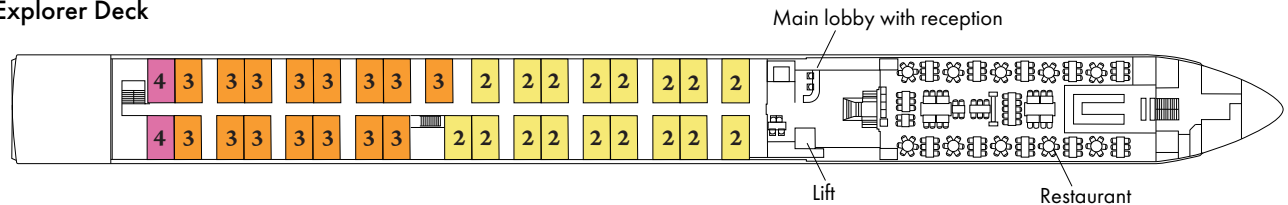

RIVER VOYAGER

CATEGORIES

- Category 7
 Category 6
 Category 5
 Category 4
- Category 3
 Category 2
 Category 1
 Junior Suite
 Master Suite

* = Single Cabin

Sun Deck

Navigator Deck

Explorer Deck

Odyssey Deck